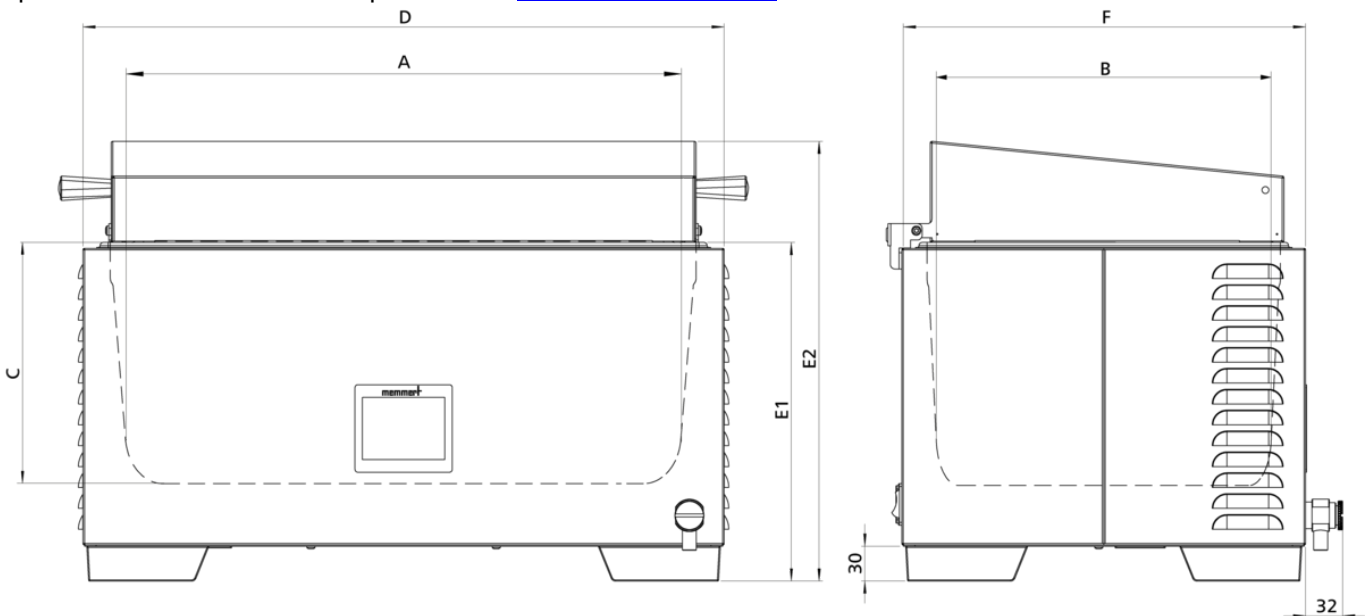

Waterbath

WTB15

Ideal for the temperature control of ointments, emulsions, samples, plates and nutrient solutions in the laboratory, as well as warm storage and calibration in the industrial segment

On this page, you can find all the essential technical data on the Memmert water bath. Our customer relations team will be pleased to help if you want further information. If you should require a customised special solution, please contact our technical specialists at sales@memmert.com.

Stainless steel interior

Interior Deep-drawn stainless steel tray (stainless steel W.St. 1-4301), without corners and edges for easy cleaning incl. central drain (no disturbing installations)

Dimensions W x H x D in mm $w_{(A)} \times h_{(C)} \times d_{(B)}$: 482 x 150 x 277 mm

Volume 17 l

Textured stainless steel casing

Dimensions $w_{(D)} \times h_{(E2)} \times d_{(F)}$: 554 x 328 x 349 mm

Electrical data

Voltage 230 V, 50/60 Hz

Electrical load approx. 1420 W

Voltage 230 V, 50/60 Hz