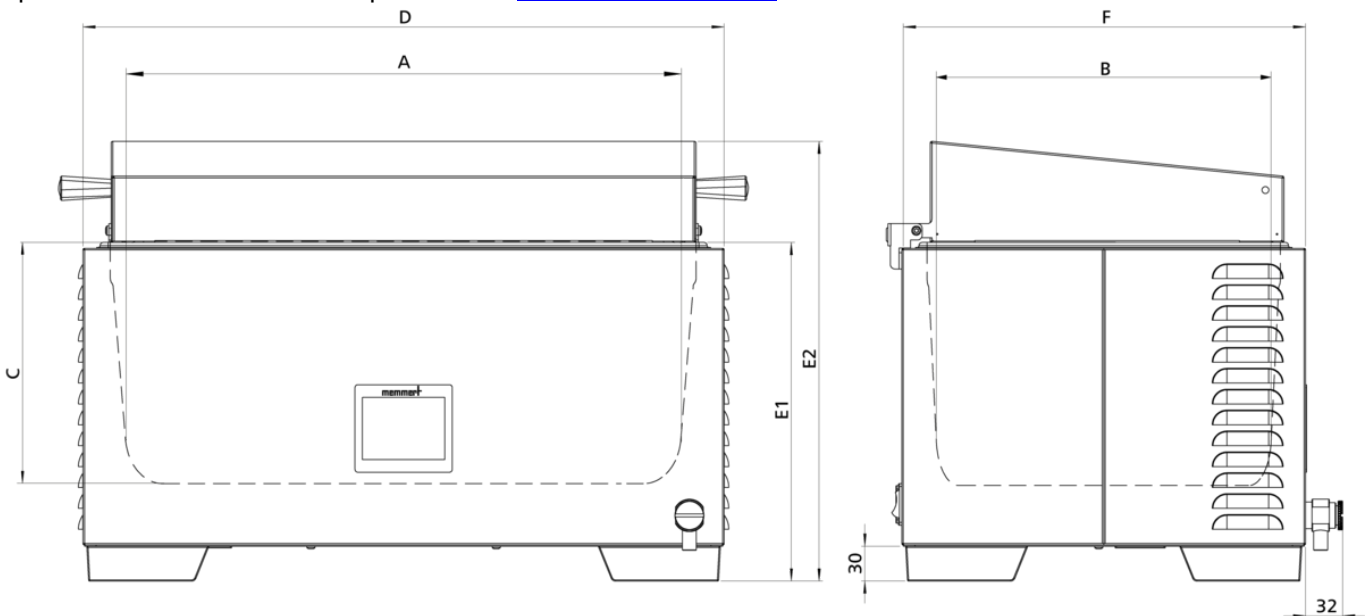

Waterbath

WTB24

Ideal for the temperature control of ointments, emulsions, samples, plates and nutrient solutions in the laboratory, as well as warm storage and calibration in the industrial segment

On this page, you can find all the essential technical data on the Memmert water bath. Our customer relations team will be pleased to help if you want further information. If you should require a customised special solution, please contact our technical specialists at sales@memmert.com.

Stainless steel interior

Interior Deep-drawn stainless steel tray (stainless steel W.St. 1-4301), without corners and edges for easy cleaning incl. central drain (no disturbing installations)

Dimensions W x H x D in mm $w_{(A)} \times h_{(C)} \times d_{(B)}$: 472 x 200 x 267 mm

Volume 23 l

Textured stainless steel casing

Dimensions $w_{(D)} \times h_{(E2)} \times d_{(F)}$: 554 x 378 x 349 mm

Electrical data

Voltage 230 V, 50/60 Hz

Electrical load approx. 1420 W

Voltage 230 V, 50/60 Hz